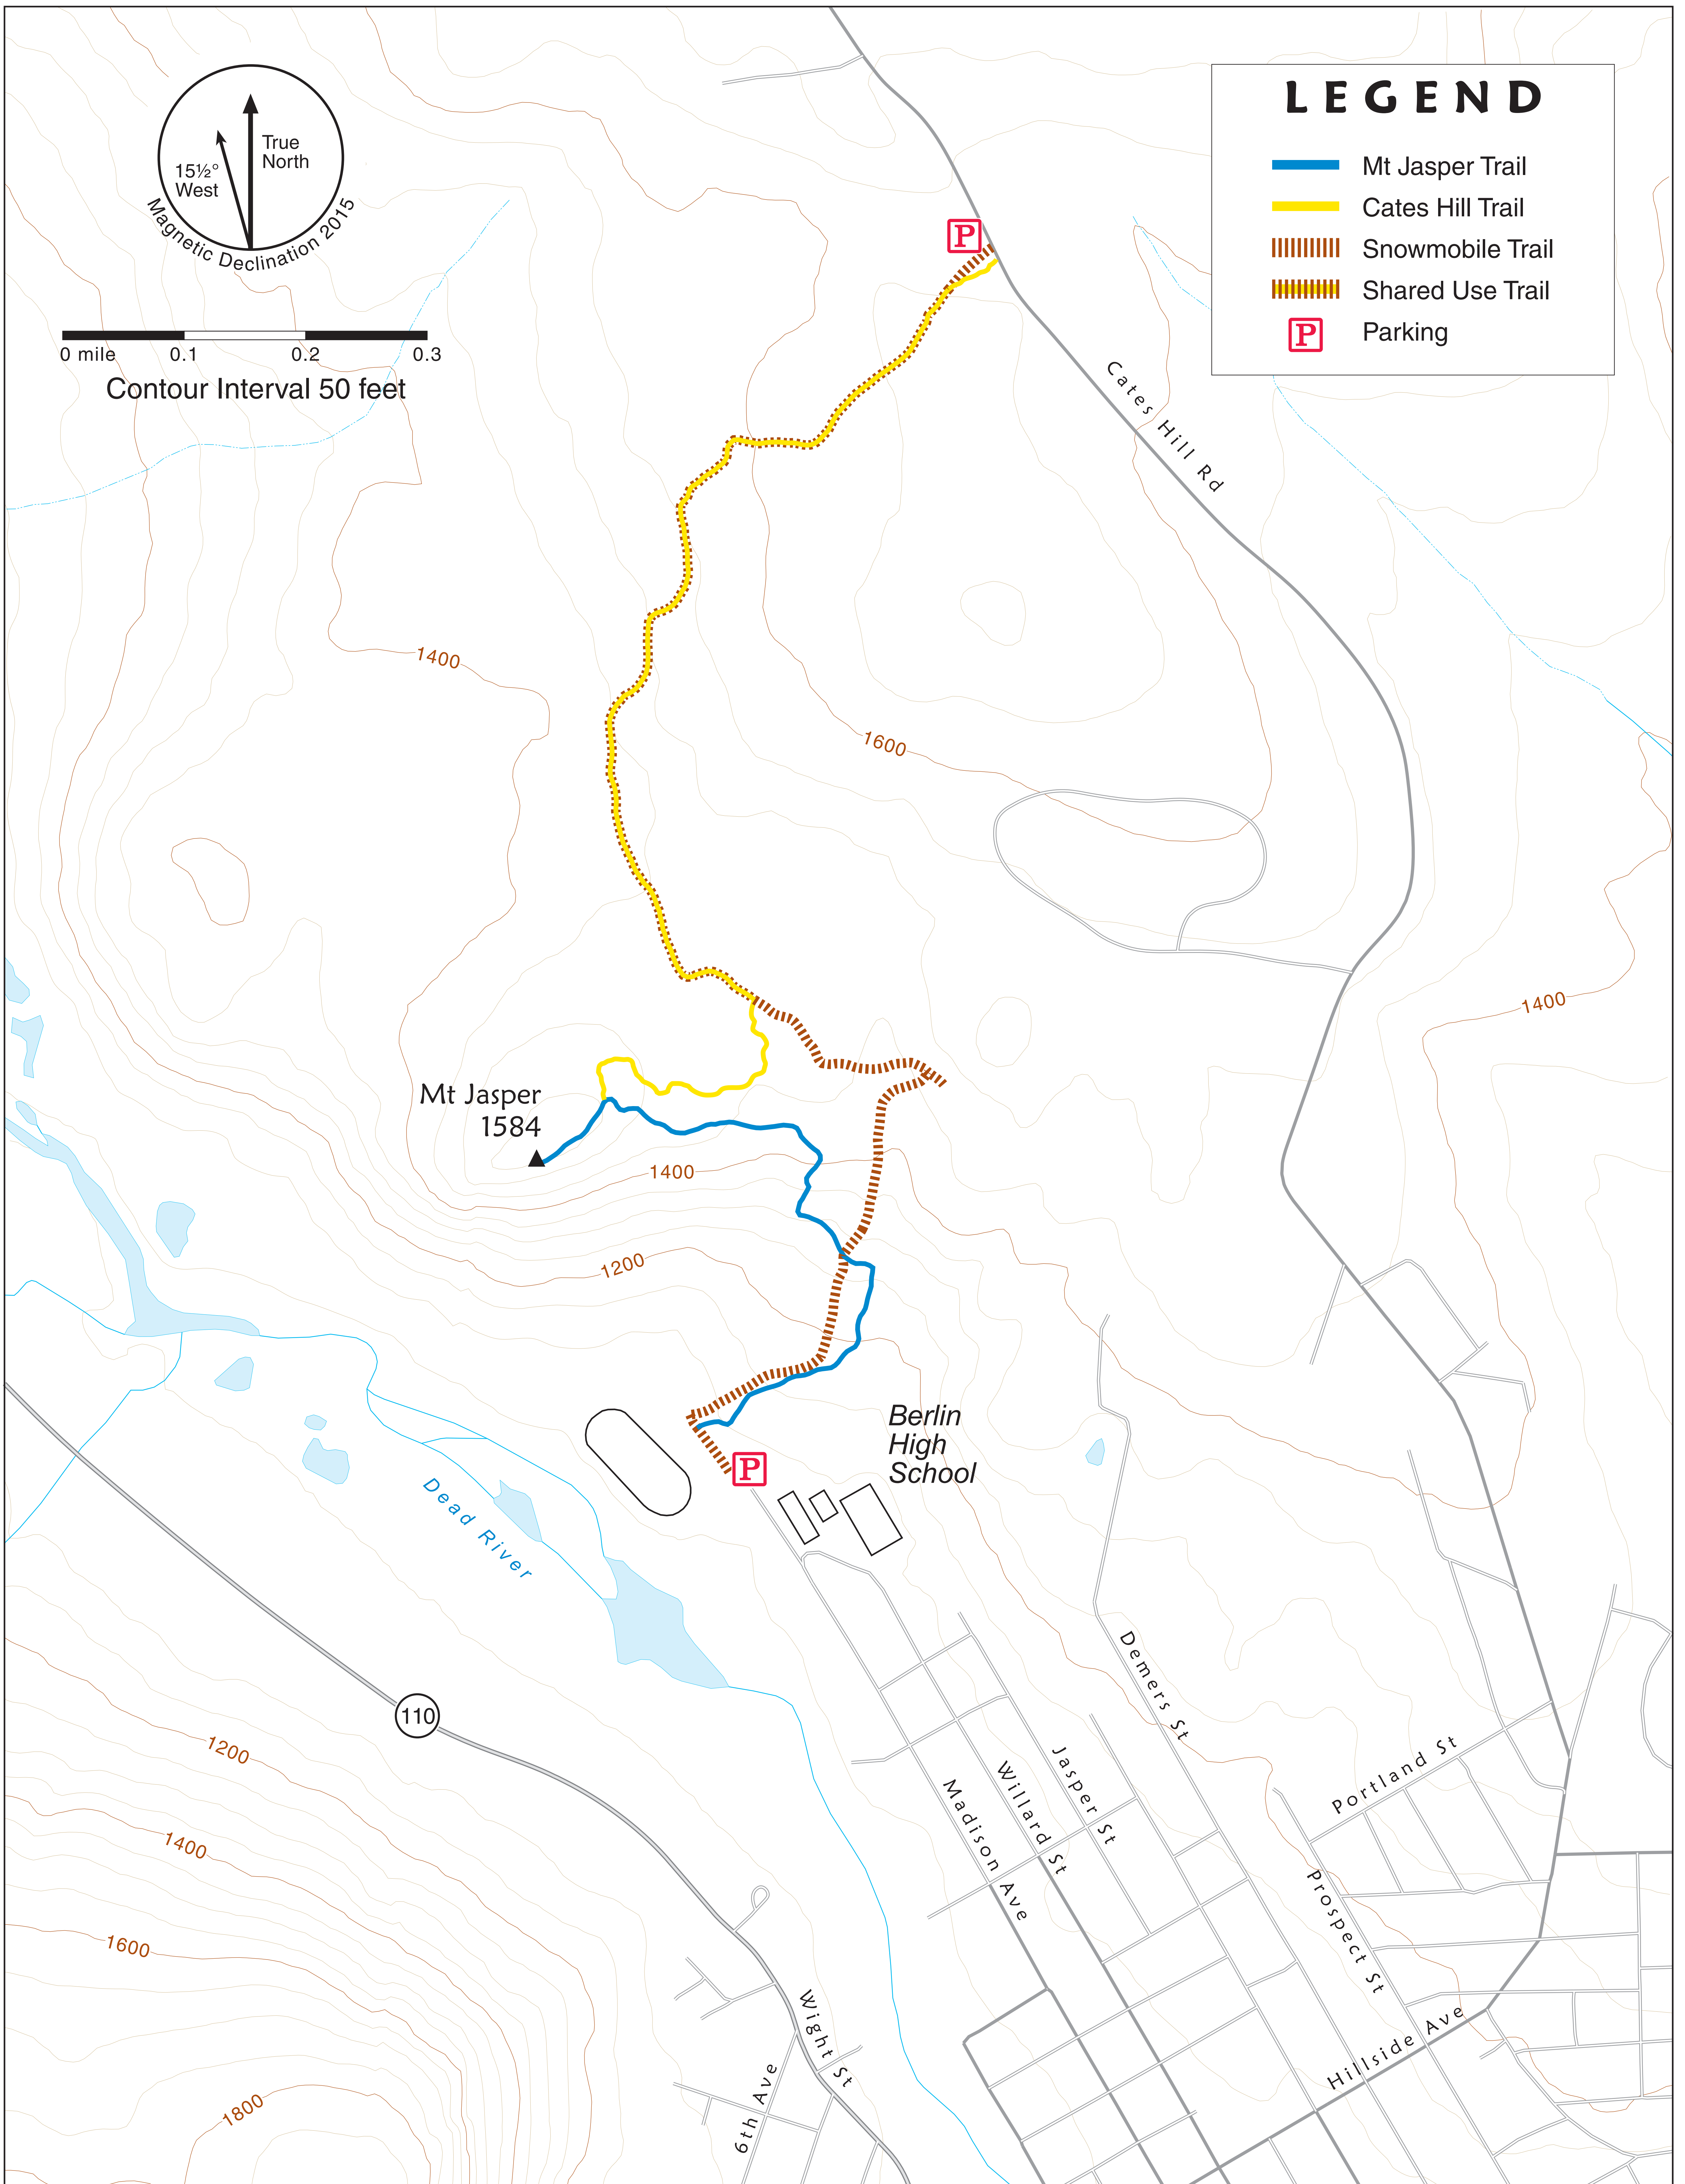

# MOUNT JASPER COMMUNITY TRAILS

## LEGEND

-  Mt Jasper Trail
-  Cates Hill Trail
-  Snowmobile Trail
-  Shared Use Trail
-  Parking

0 mile 0.1 0.2 0.3  
Contour Interval 50 feet